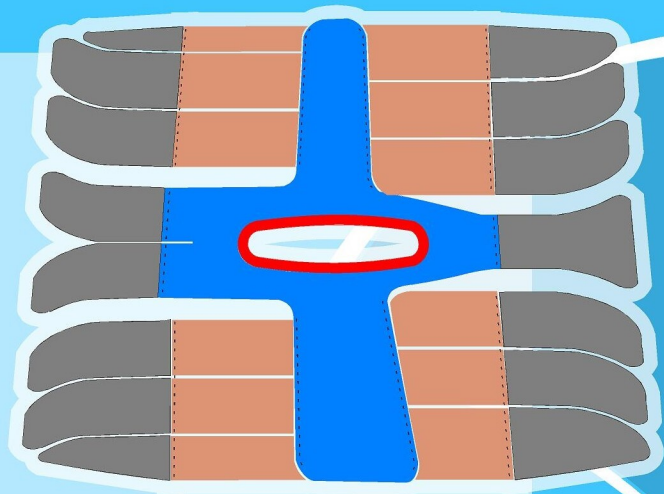

## Reusable Ankle Wrap

Reusable velcro ankle wrap:  
 This wrap tab design employs double sided velcro tabs to form a seamless panel of support.  
 Elastic straps are connected to a central flexible spine that runs laterally and wraps around the joint.  
 Built in tab adjustment makes for excellent fine tuning of pressure.