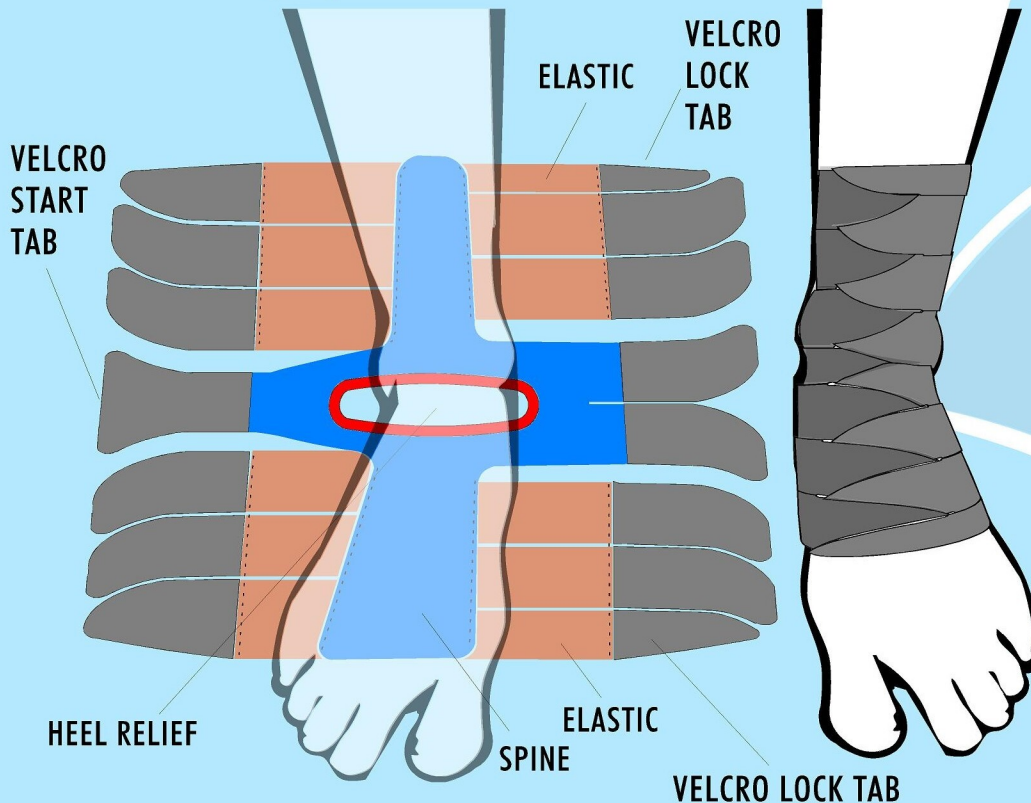

## Reusable Ankle Wrap

Reusable velcro ankle wrap:  
 This wrap tab design employs double sided velcro tabs to form a seamless panel of support.  
 Elastic straps are connected to a central flexible spine that runs laterally and wraps around the joint.  
 Built in tab adjustment makes for excellent fine tuning of pressure.