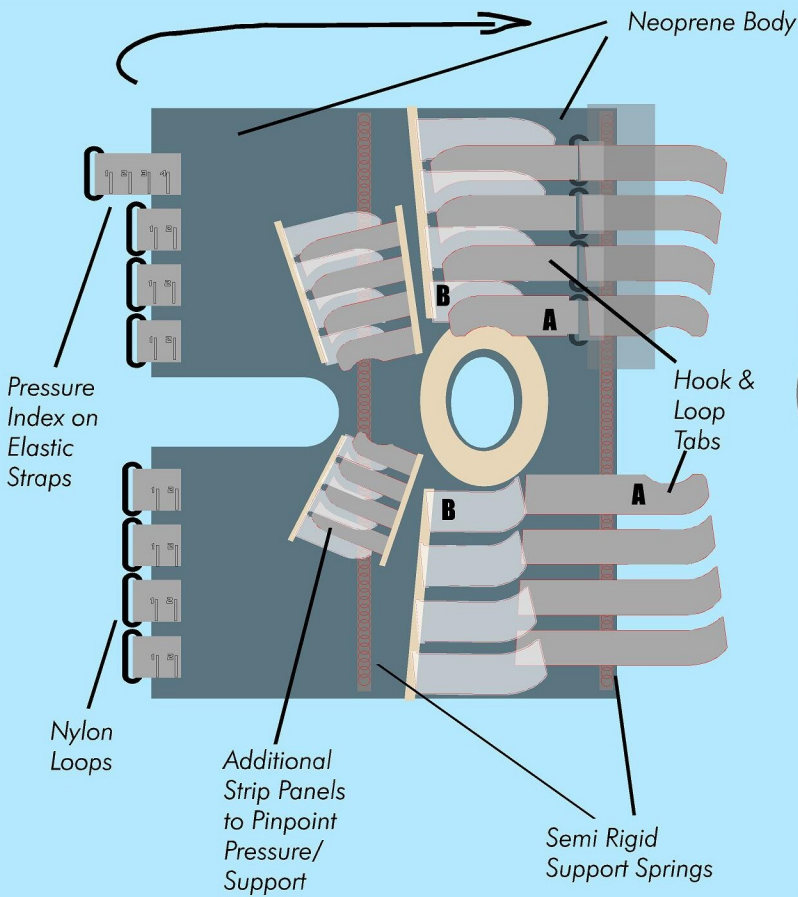

## Knee Brace

When a knee injury requires around the clock support, this design adds performance and comfort. Racanalok patented tab panels secure the joint as a single adjustable unit. Separate compression panels allow the therapist to dial in the perfect amount of additional support. Indexing numerals on the elastic straps permit the user to keep the pressure consistent with every install of the device. Each tab is covered by the one below, FIG A,B